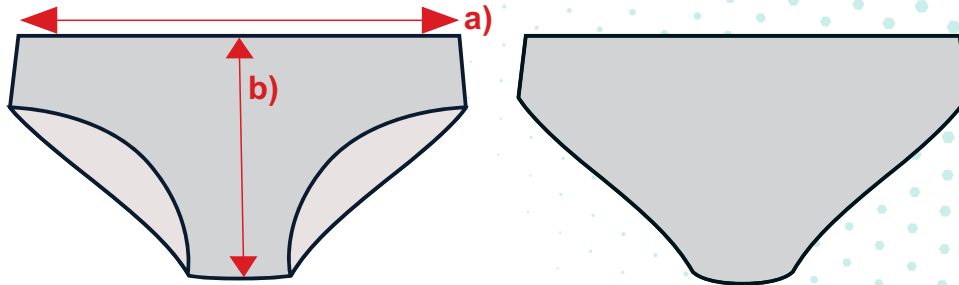

Body Shape Options

TIP - Grab a garment of your own that is a comfortable fit. Measure the dimensions when laid flat.

Size Chart

Boy's Briefs

Garment Size	2K	4K	6K	8K	10K	12K	14K
a) 1/2 Waist (cm)	22	24	26	27.5	29	30.5	32
b) Front Rise (cm)	17	19	20	21	22	23	24

Men's Briefs

Garment Size	XS	S	M	L	XL	2XL	3XL	4XL
a) 1/2 Waist (cm)	32	34	36	38	40	42	44	46
b) Front Rise (cm)	24	25	26	27	28	29	30	31

Notes
The size chart is a reference to Team Spirit Sports garments and are to be used as a guideline only.